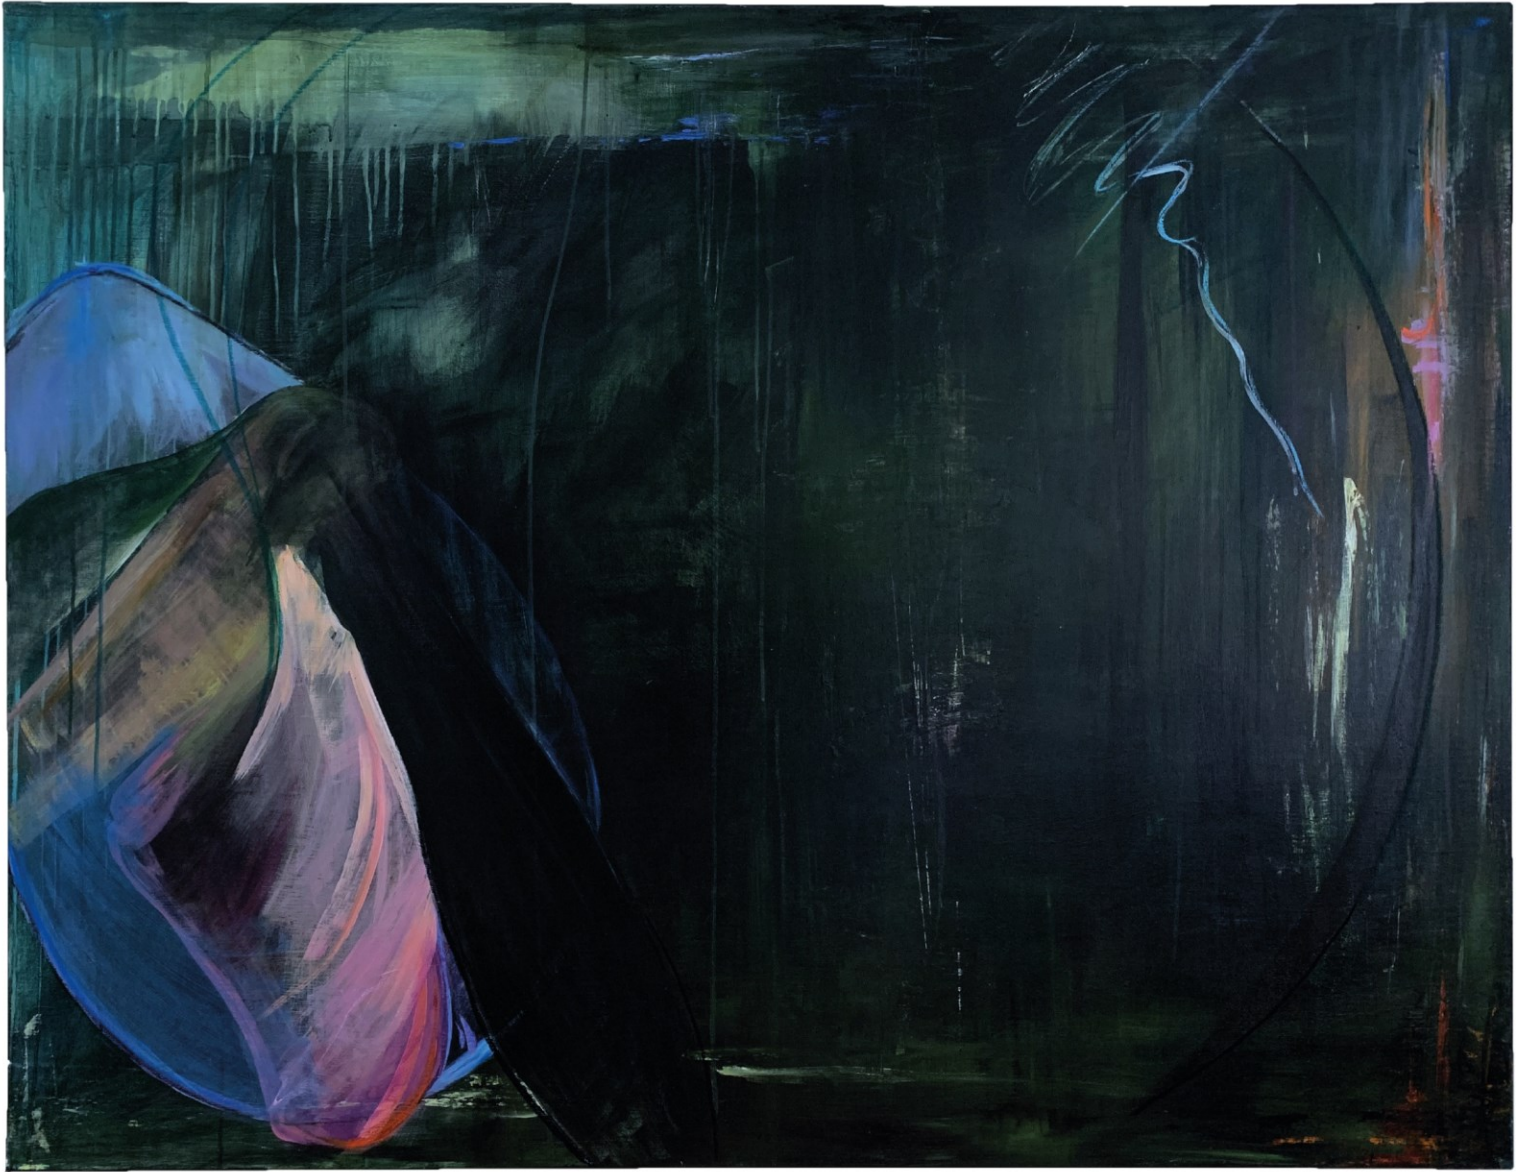

TITLE: FLY
SIZE: 42 X 54 INCHES
MEDIA: ACRYLIC AND
AQUARELLABLE WAX
PASTEL ON LINEN

TITLE: TAKING OFF
SIZE: 42 X 54 INCHES
MEDIA: ACRYLIC AND OIL BAR ON LINEN

TITLE: JULY 22
SIZE: 44 X 37 INCHES
MEDIA: OIL ON CANVAS