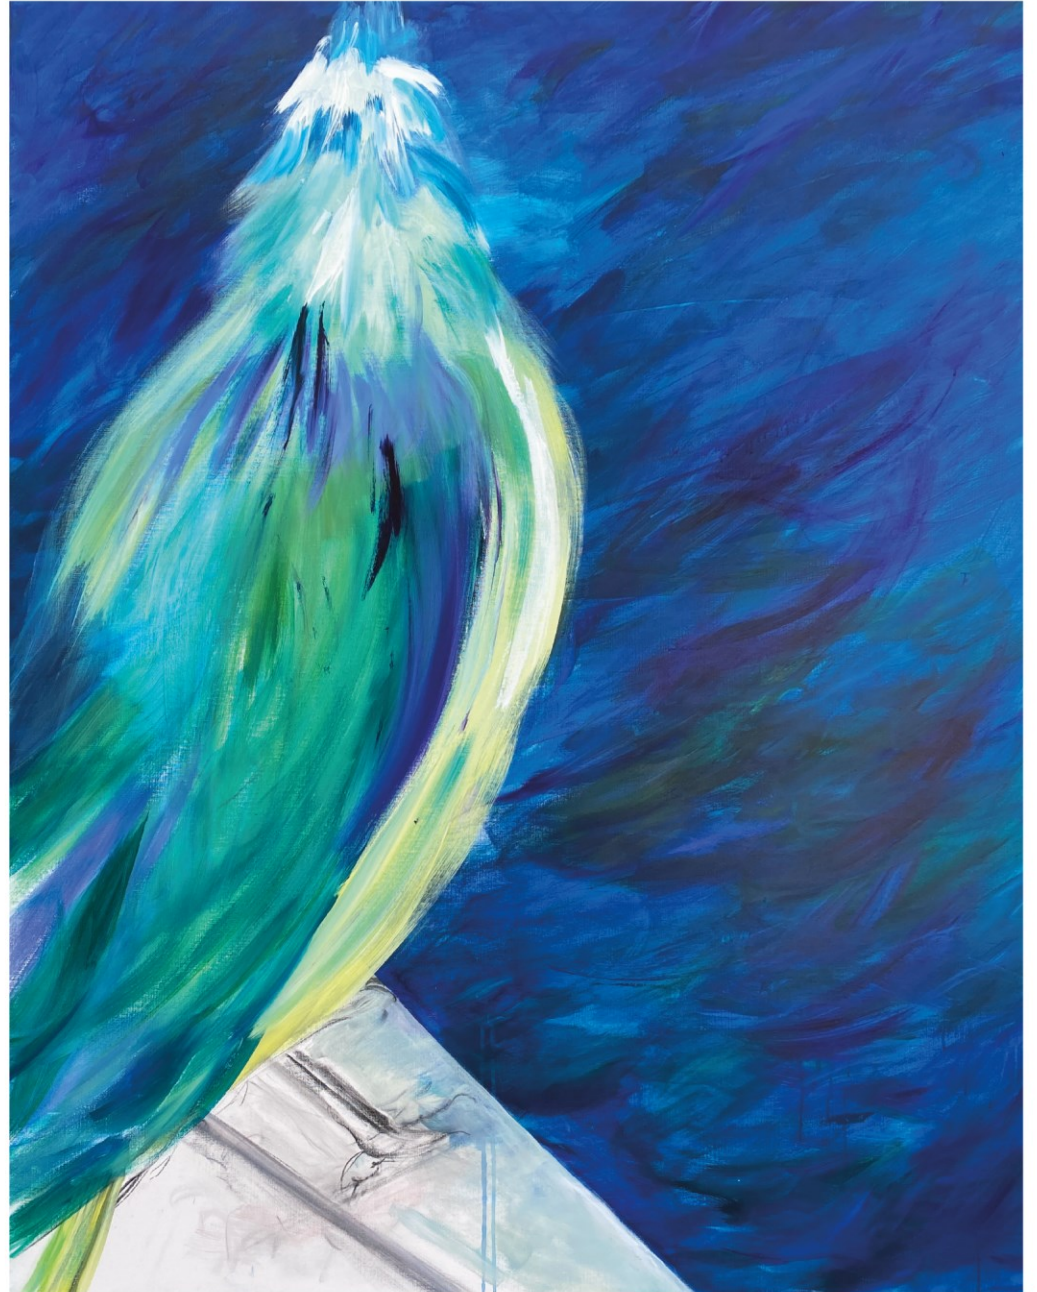

TITLE: TEAL BIRD
SIZE: 60 X 48 INCHES
MEDIA: ACRYLIC, CHARCOAL
AND CHALK ON CANVAS

TITLE: SEA BIRD
SIZE: 60 X 48 INCHES
MEDIA: ACRYLIC ON CANVAS

TITLE: FLOATING
SIZE: 61 X 82 INCHES
MEDIA: ACRYLIC, COLLAGE
AND OIL BAR ON CANVAS